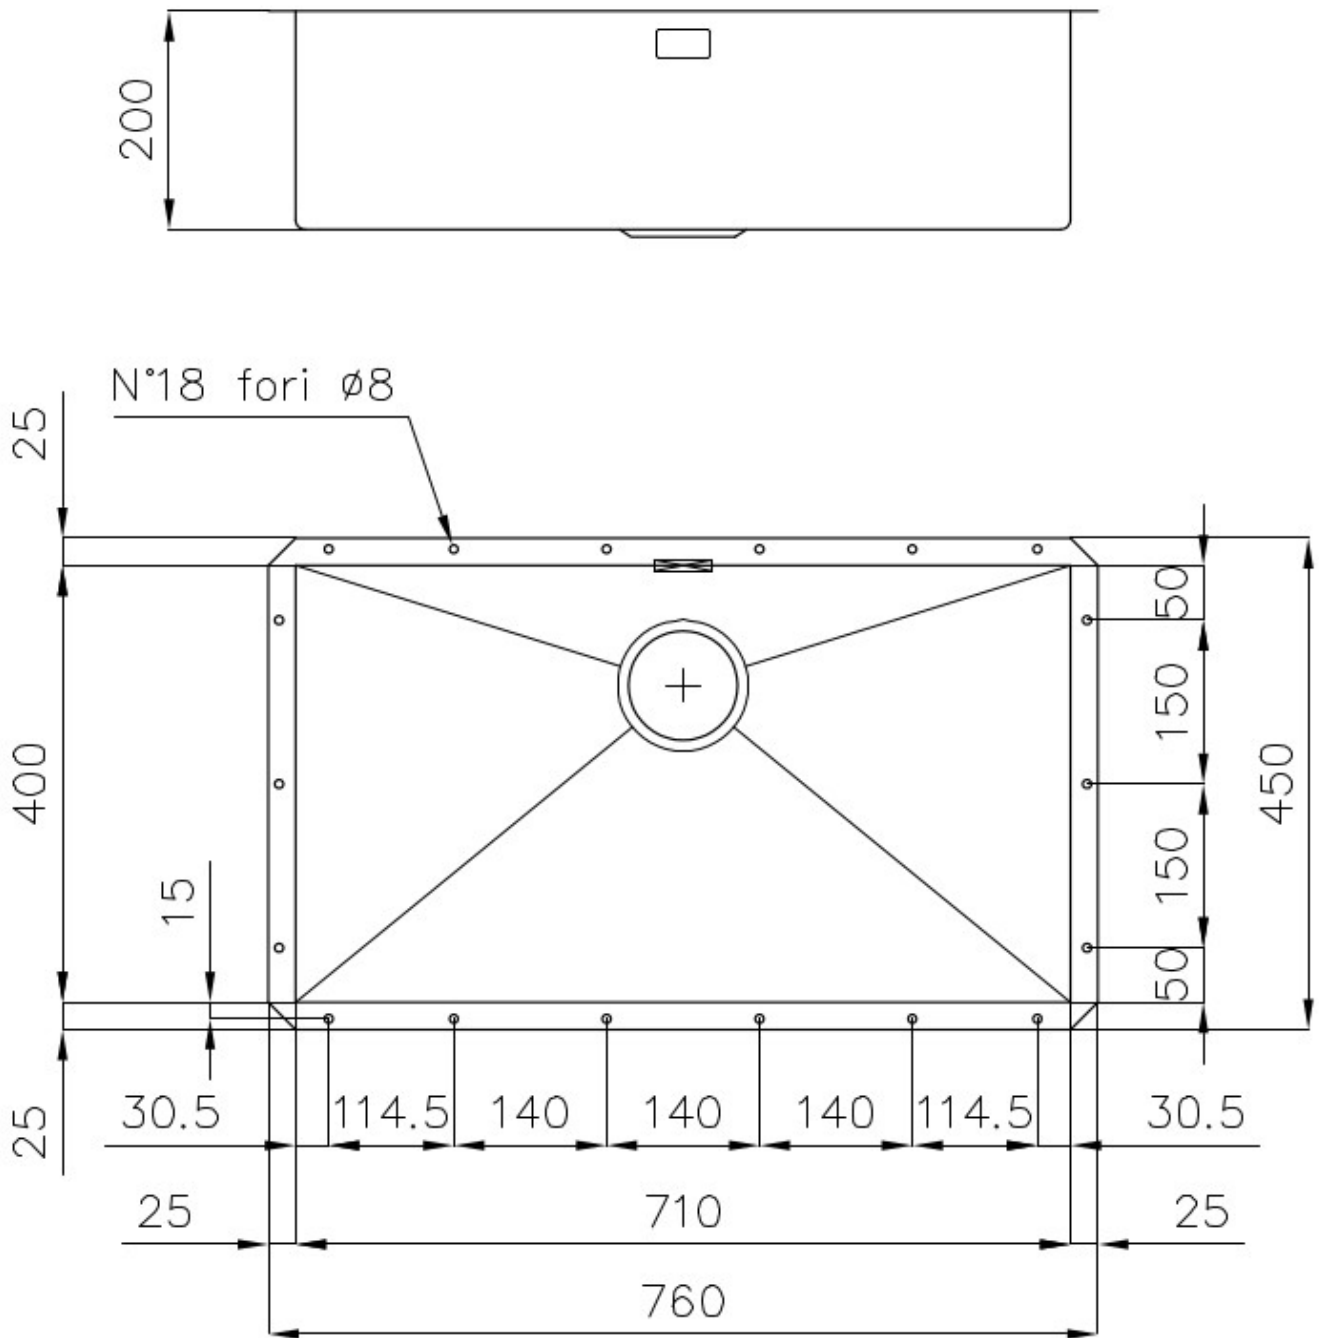

Sink Quadra

Kitchen Sinks

Code: 1217 850

DETAILS

Edge/Installation Type	Undermount
Finish	Foster brushed
Material	AISI 304 stainless steel
Texture	Brushed in line
Base	80 cm
Dimensions	760x450 mm
Standard fittings	Fixing hooks, gasket, drain, overflow and siphon, boxed packing
Mixer holes	No standard holes
Built-in hole	710x400 mm

Drainer No

Width 76 cm

Bowl dimension 710x400mm

Number of bowls 1 bowl

Waste fitting 3,5" drain

FEATURES

Basket 3,5" waste fitting The drain is equipped with a large 3.5" drain, with the practical basket cap that prevents the discharge of solid parts.

Deep bowls This bowls reach an important depth, over 20 cm, thanks to the advanced production technology, that can be offer great capiciency and practicity in all the washing operations.

Diamond-shape bottom The draining of water is an important feature in a sink, and it's always taken good care of in Foster products. In the bent-welded sinks, which would have a flat bottom, the proper draining is guaranteed by the elegant beveling, which helps the water flow.

Squared bowls - 0/9 radius The square bowls of Foster have perfectly squared vertical edges, while those on the bottom have a small radius of 9 mm that facilitates cleaning operations.

TECHNICAL DATA

GALLERY