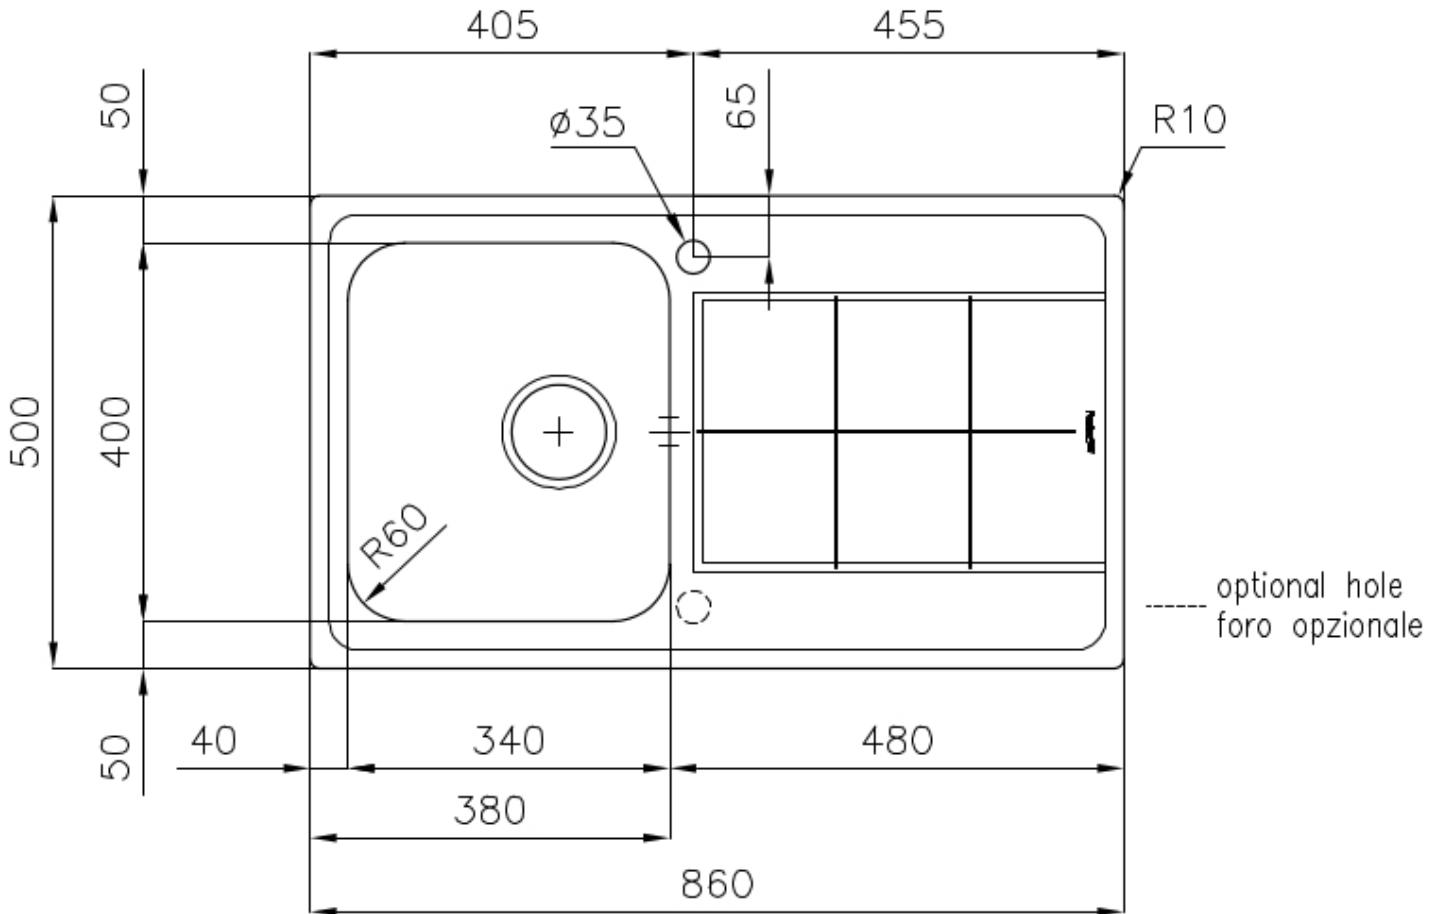

TECHNICAL DATA

OPTIONAL ACCESSORIES