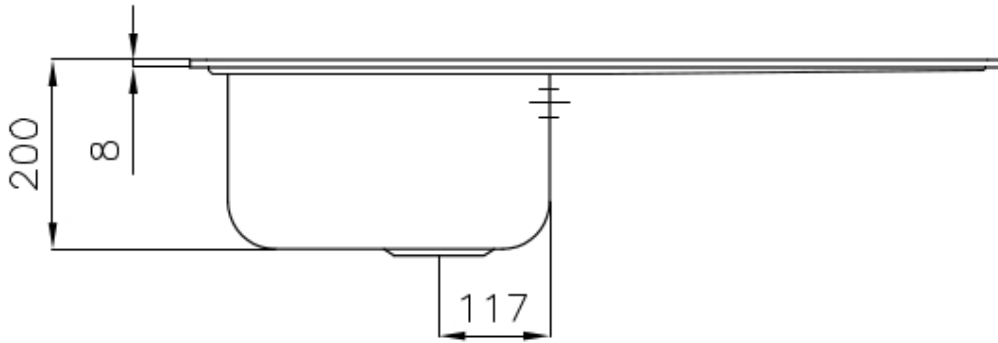

TECHNICAL DATA

OPTIONAL ACCESSORIES