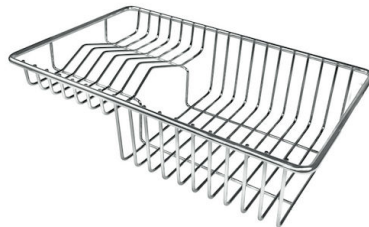

Drainer Yes

Width 98 cm

Bowl dimension 180x340 + 340x400 mm

Number of bowls 2 bowls

Waste fitting 3,5" drain

FEATURES

2nd / 3rd hole available The sink can be customized with the execution on request of additional holes, usable for double-hole mixers, for remote controlled drains or for the installation of soap dispensers. The positions are marked on the drawings with dotted line holes.

Basket 3,5" waste fitting The drain is equipped with a large 3.5" drain, with the practical basket cap that prevents the discharge of solid parts.

Deep bowls This bowls reach an important depth, over 20 cm, thanks to the advanced production technology, that can be offer great capiciency and praticity in all the washing operations.

Small radius Bowls with squared shapes with a modern design and an increased capacity, for a minimal aesthetics connected with an extreme praticity.

OPTIONAL ACCESSORIES

Glass chopping board
8631 300

HPDE Chopping board
8657 001

HPDE Twin chopping board
8644 101

Stainless steel basket
8611 000

Stainless steel plate rack
8100 303
* only in combination with the accessory
8644 101

Stainless steel plate rack
8100 201

White bowl
8153 100