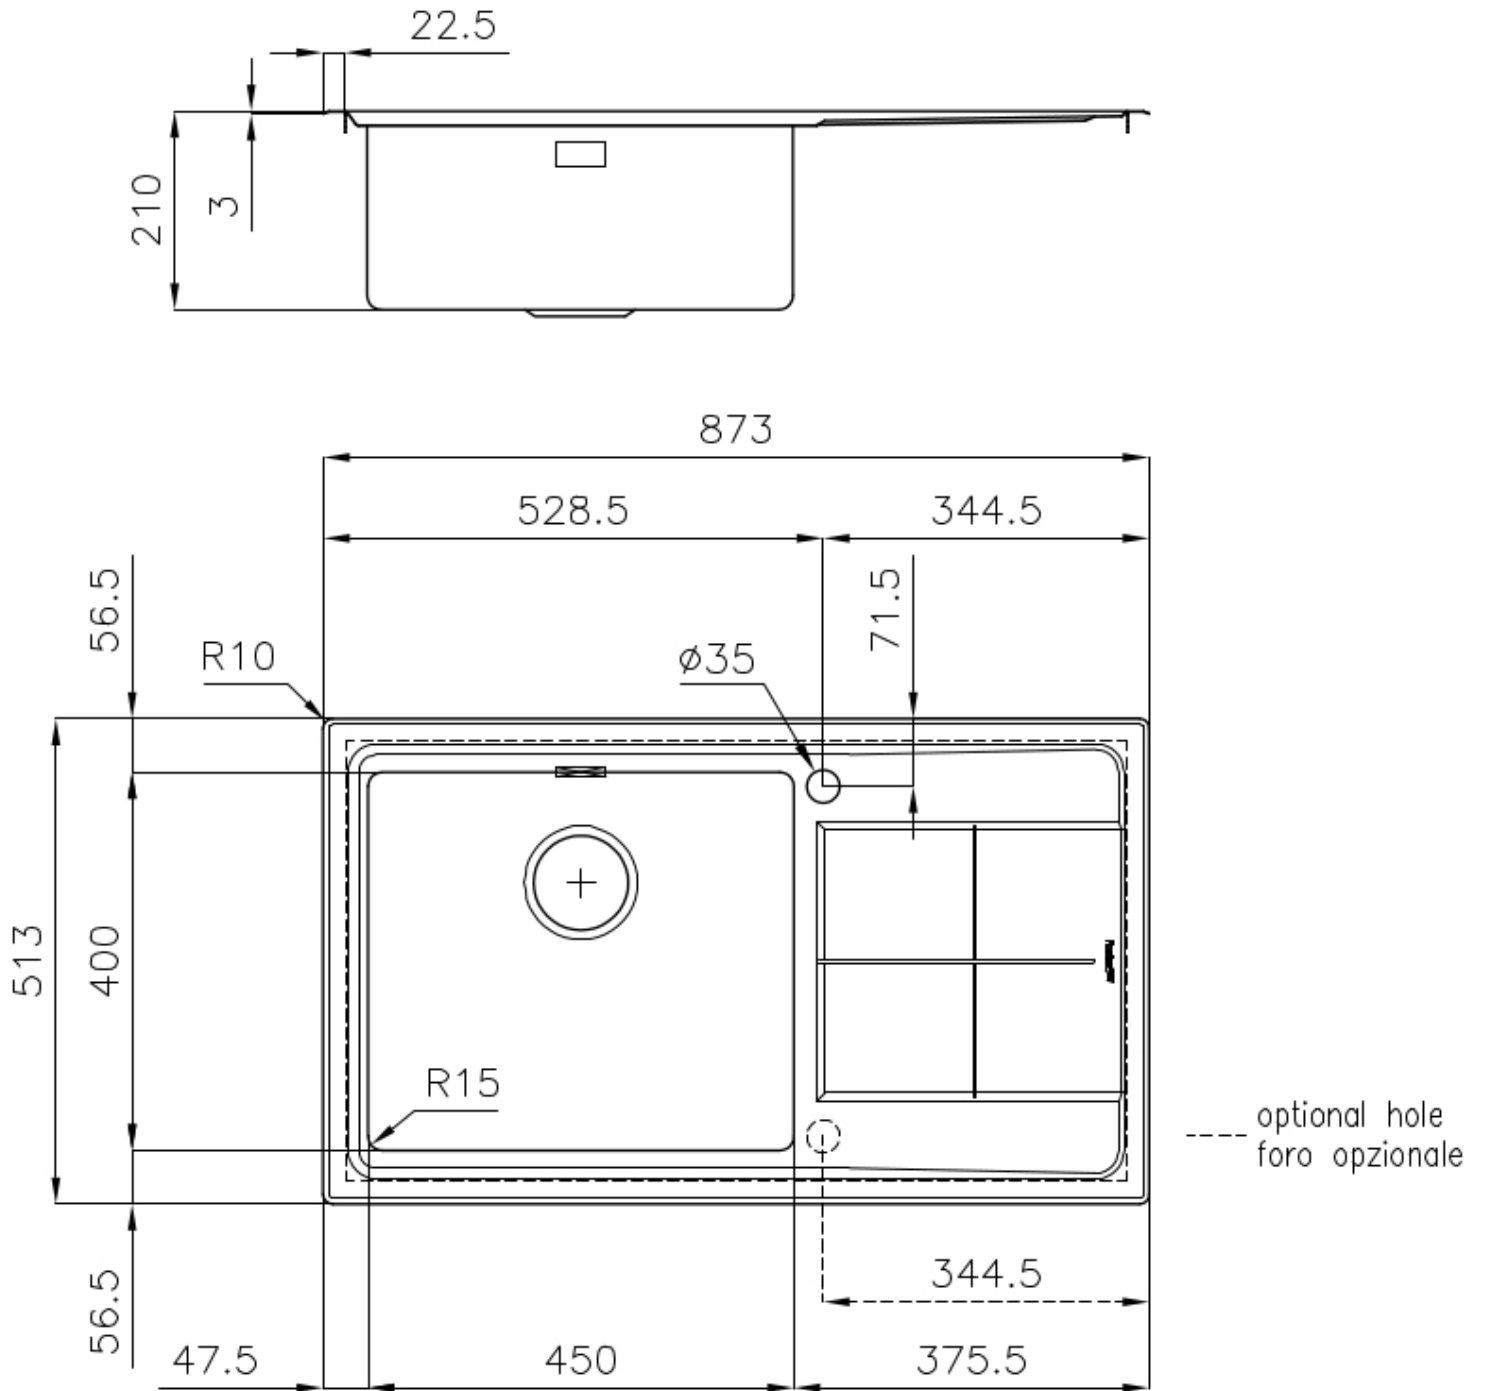

TECHNICAL DATA

OPTIONAL ACCESSORIES