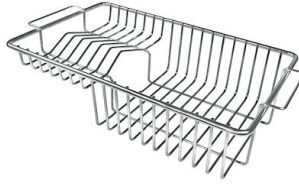

## OPTIONAL ACCESSORIES

**Cestello inox**  
8612 000

**Glass chopping board**  
8631 300

**HPDE Chopping board**  
8657 001

**HPDE Twin chopping board**  
8644 101

**Stainless steel colander**  
8154 000

**Stainless steel plate rack**  
8100 154

**Stainless steel plate rack**

8100 303

\* only in combination with the accessory  
8644 101

**Stainless steel plate rack**

8100 201

**White bowl**

8153 100

**Graters kit with ring-holder and  
food collection tray**