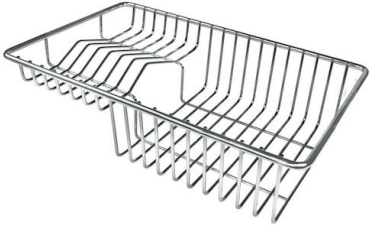

## OPTIONAL ACCESSORIES

**Cestello inox**  
8612 000

**Glass chopping board**  
8631 300

**HPDE Chopping board**  
8657 001

**HPDE Twin chopping board**  
8644 101

**Stainless steel colander**  
8154 000

**Stainless steel plate rack**  
8100 154

**Stainless steel plate rack**

8100 303

\* only in combination with the accessory  
8644 101

**Stainless steel plate rack**

8100 201

**White bowl**

8153 100

**Graters kit with ring-holder and  
food collection tray**