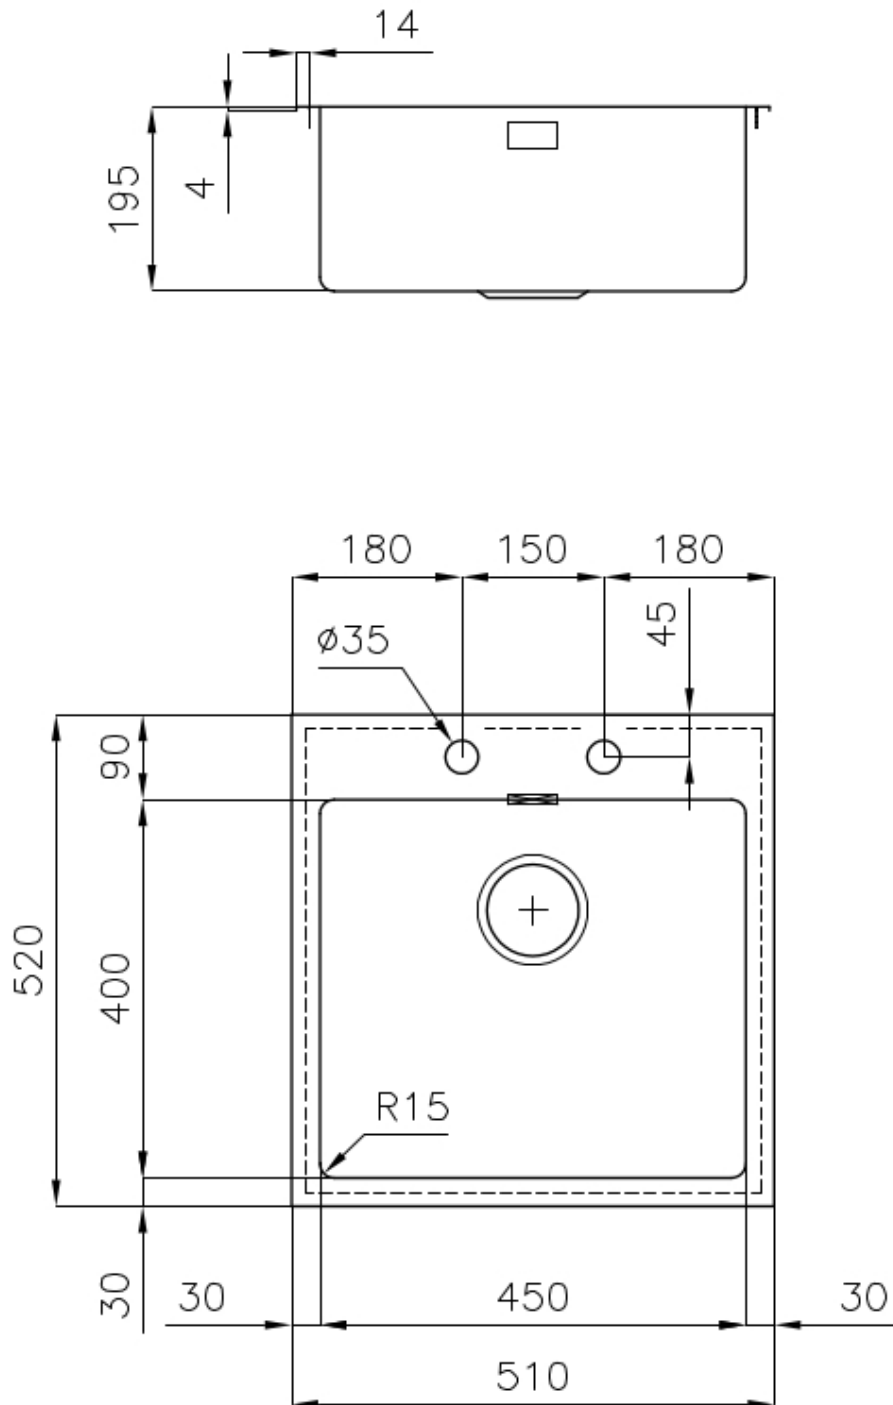

TECHNICAL DATA