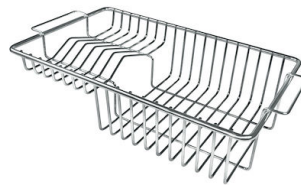

## OPTIONAL ACCESSORIES

**Cestello inox**  
8612 000

**Glass chopping board**  
8631 300

**HPDE Chopping board**  
8657 001

**HPDE Twin chopping board**  
8644 101

**Stainless steel colander**  
8154 000

**Stainless steel plate rack**  
8100 154

**Stainless steel plate rack**  
8100 303

**Stainless steel plate rack**  
8100 201

**White bowl**  
8153 100

\* only in combination with the accessory  
8644 101

**Graters kit with ring-holder and  
food collection tray**