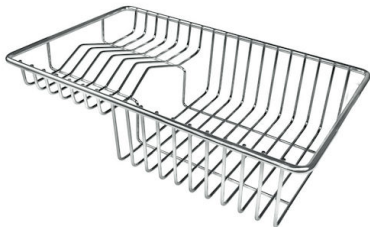

---

**Small radius** Bowls with squared shapes with a modern design and an increased capacity, for a minimal aesthetics connected with an extreme practicity.

---

## OPTIONAL ACCESSORIES

**Cestello inox**  
8612 000

**Glass chopping board**  
8631 300

**HPDE Chopping board**  
8657 001

**HPDE Twin chopping board**  
8644 101

**Stainless steel colander**  
8154 000

**Stainless steel plate rack**  
8100 154

**Stainless steel plate rack**  
8100 303

**Stainless steel plate rack**  
8100 201

**White bowl**  
8153 100

\* only in combination with the accessory  
8644 101

**Graters kit with ring-holder and  
food collection tray**