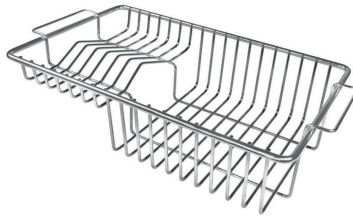

---

**Small radius** Bowls with squared shapes with a modern design and an increased capacity, for a minimal aesthetics connected with an extreme practicity.

---

## OPTIONAL ACCESSORIES

Chopping board 8643 117

Stainless steel plate rack 8100 305