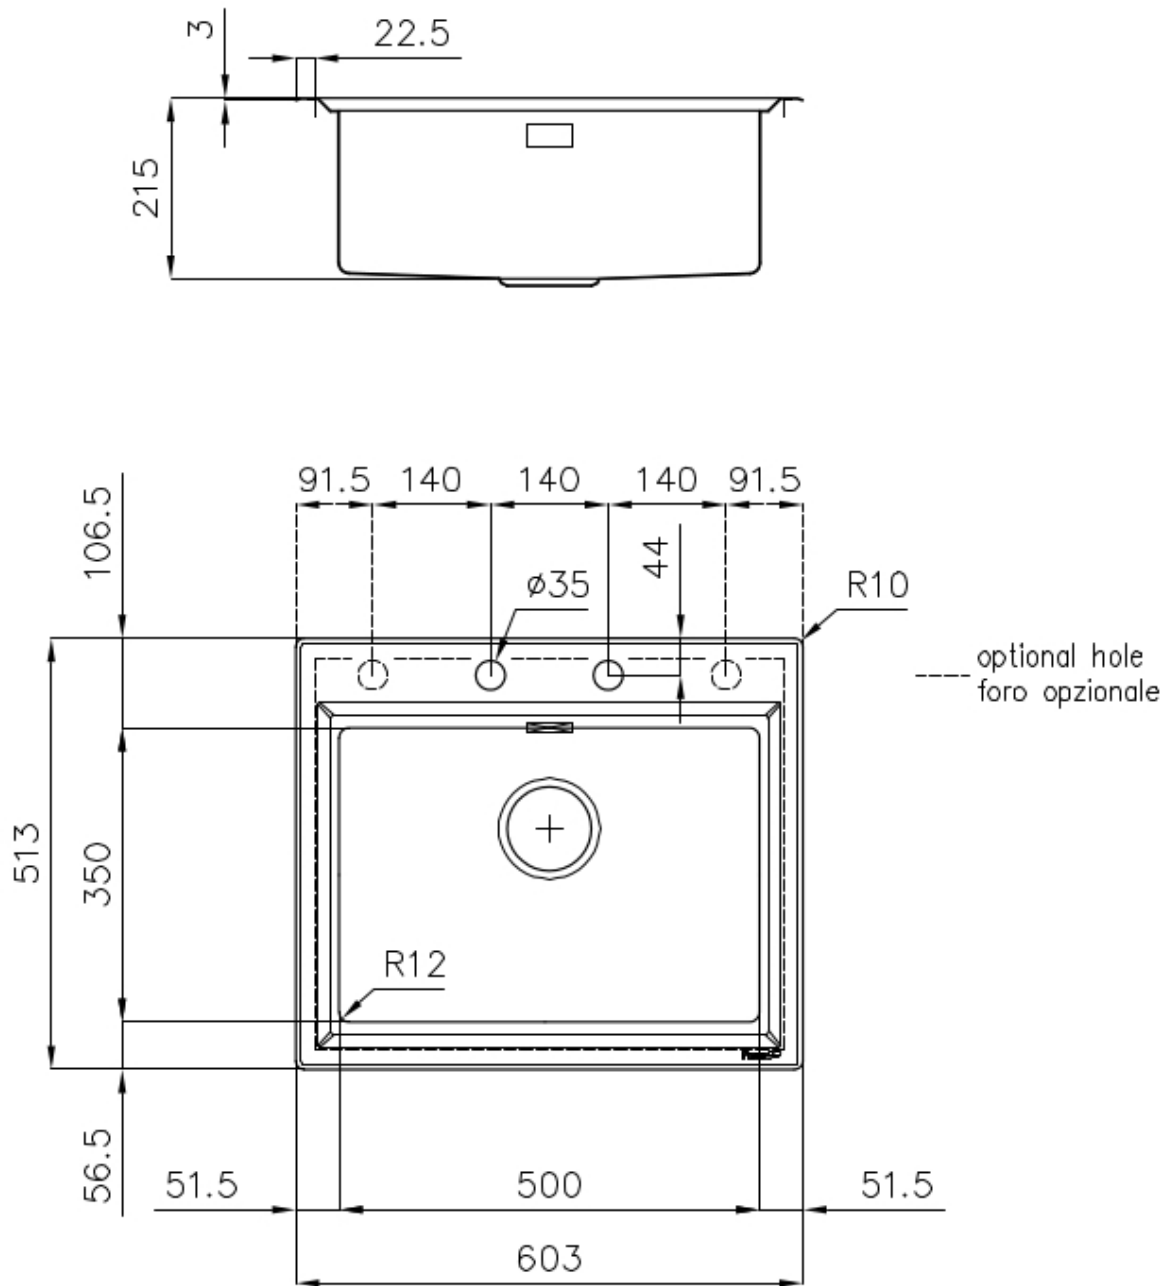

TECHNICAL DATA