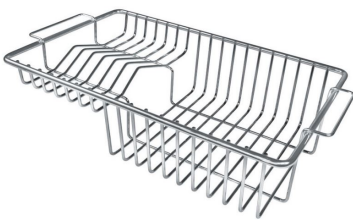

Width	44 cm
Bowl dimension	400x400mm
Number of bowls	1 bowl
Waste fitting	Drain SPACE 3,5"

FEATURES

Deep bowls	This bowls reach an important depth, over 20 cm, thanks to the advanced production technology, that can be offer great capiciency and praticity in all the washing operations.
High thickness	1mm thick steel. A significant thickness, which guarantees the maximum sturdiness and durability.
Perimetral overflow	The overflow is always a security on the Foster sinks that prevents the overflow of water in case of oversights. The perimeter drain solution improves aesthetics thanks to its square and essential shape.
Save space system	Drain and siphon are designed to leave as much space as possible in the under-sink area, more and more useful today for theseparate waste collection systems.
Small radius	Bowls with squared shapes with a modern design and an increased capacity, for a minimal aesthetics connected with an extreme praticity.
Space waste fitting	The elegant SPACE steel cap closes the drain and leaves no visible residues collected in the basket below. Space also has a small footprint and allows the optimal use of the under-sink compartment.

Cestello inox 8612 000

Glass chopping board 8631 300

HPDE Chopping board 8657 001

HPDE Twin chopping board 8644 101

Iroko-wood chopping board with stainless steel colander 8644 042

Iroko-wood sliding chopping board 8644 041

Iroko-wood twin chopping board
8644 004

Stainless steel colander 8154 000

Stainless steel plate rack 8100 154

Stainless steel plate rack 8100 201

Stainless steel plate rack 8100 303

White bowl 8153 100

Graters kit with ring-holder and
food collection tray 8159 101