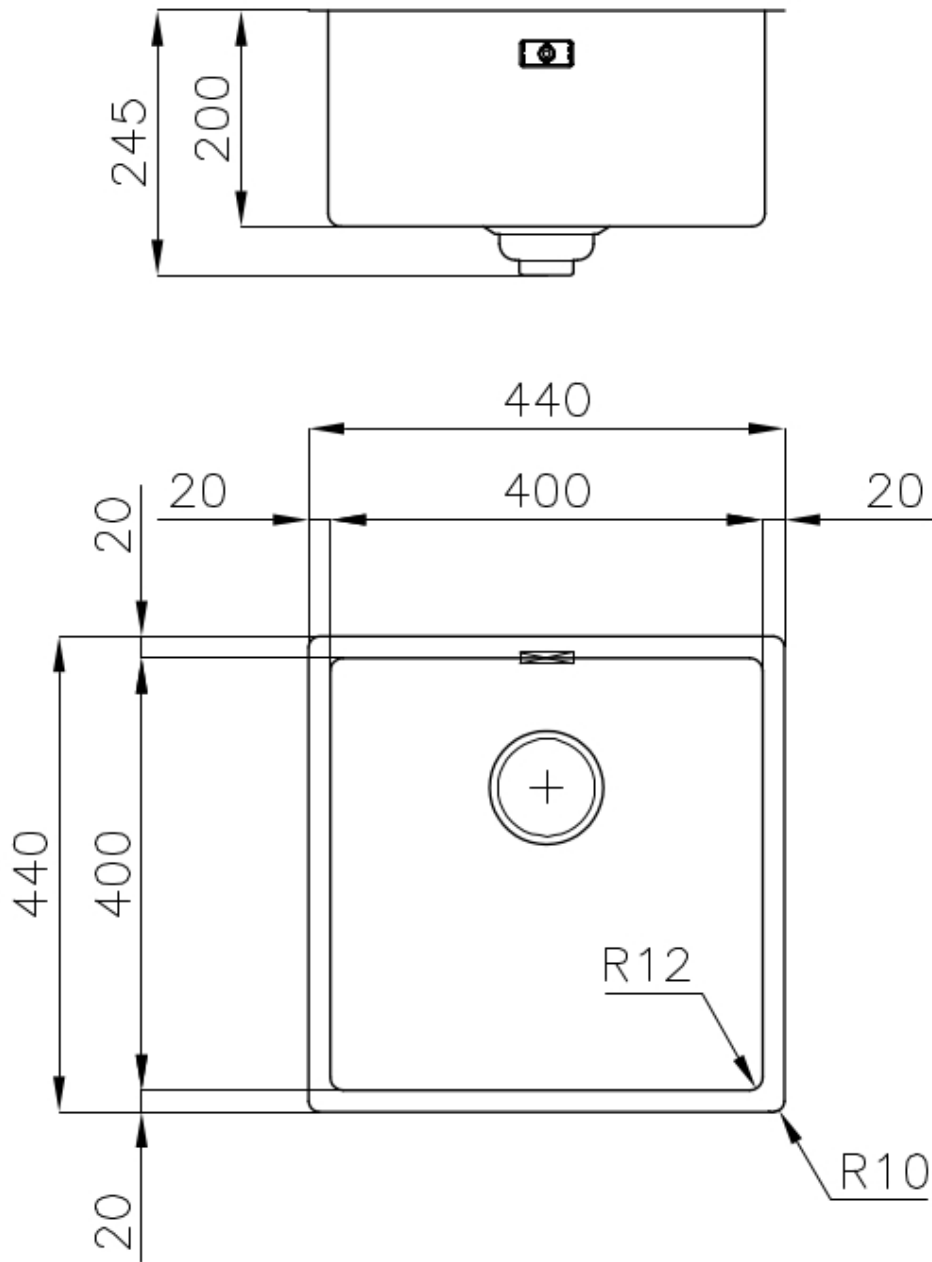

Sink Skin - 4456 040

Sinks

Code: 4456 040

DETAILS

Finish	Foster brushed
Material	AISI 304 stainless steel
Base	45 cm
Edge/Installation Type	Flush-mount Top-mount
Dimensions	440x440 mm
Standard fittings	Fixing hooks, gasket, drain, overflow and siphon, boxed packing
Mixer holes	No standard holes
Built-in hole	View technical data sheet (for all Flush-mount / Top-mount models and Under-mount models)
Drainer	No

Width	44 cm
Bowl dimension	400x400mm
Number of bowls	1 bowl
Waste fitting	Drain SPACE 3,5"

FEATURES

Deep bowls	This bowls reach an important depth, over 20 cm, thanks to the advanced production technology, that can be offer great capiciency and praticity in all the washing operations.
High thickness	1mm thick steel. A significant thickness, which guarantees the maximum sturdiness and durability.
Perimetral overflow	The overflow is always a security on the Foster sinks that prevents the overflow of water in case of oversights. The perimeter drain solution improves aesthetics thanks to its square and essential shape.
Save space system	Drain and siphon are designed to leave as much space as possible in the under-sink area, more and more useful today for theseparate waste collection systems.
Small radius	Bowls with squared shapes with a modern design and an increased capacity, for a minimal aesthetics connected with an extreme praticity.
Space waste fitting	The elegant SPACE steel cap closes the drain and leaves no visible residues collected in the basket below. Space also has a small footprint and allows the optimal use of the under-sink compartment.

TECHNICAL DATA

intaglio per il troppo-pieno
solo con top > 30 mm

recess for housing the over-flow
only for top > 30 mm

- Built-in cut out for FTS – Foratura per installazione FTS

GALLERY

OPTIONAL ACCESSORIES