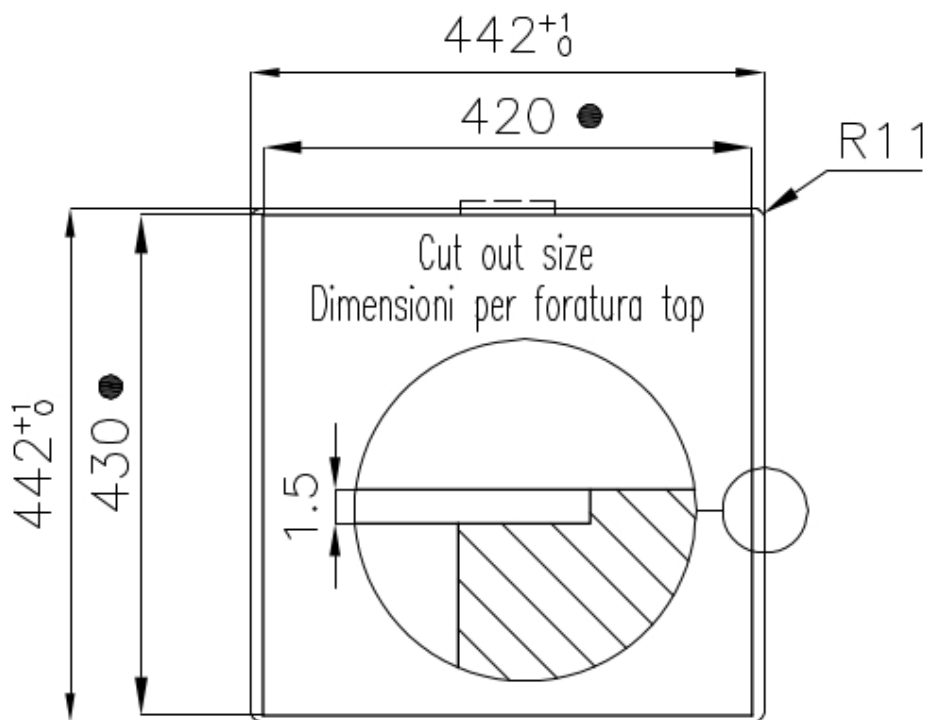

Sink Skin - 4456 040

Sinks

Code: 4456 040

DETAILS

Finish	Foster brushed
Material	AISI 304 stainless steel
Base	45 cm
Edge/Installation Type	Flush-mount Top-mount
Dimensions	440x440 mm
Standard fittings	Fixing hooks, gasket, drain, overflow and siphon, boxed packing
Mixer holes	No standard holes
Built-in hole	View technical data sheet (for all Flush-mount / Top-mount models and Under-mount models)
Drainer	No

Width	44 cm
Bowl dimension	400x400mm
Number of bowls	1 bowl
Waste fitting	Drain SPACE 3,5"

FEATURES

Deep bowls	This bowls reach an important depth, over 20 cm, thanks to the advanced production technology, that can be offer great capiciency and praticity in all the washing operations.
High thickness	1mm thick steel. A significant thickness, which guarantees the maximum sturdiness and durability.
Perimetral overflow	The overflow is always a security on the Foster sinks that prevents the overflow of water in case of oversights. The perimeter drain solution improves aesthetics thanks to its square and essential shape.
Save space system	Drain and siphon are designed to leave as much space as possible in the under-sink area, more and more useful today for theseparate waste collection systems.
Small radius	Bowls with squared shapes with a modern design and an increased capacity, for a minimal aesthetics connected with an extreme praticity.
Space waste fitting	The elegant SPACE steel cap closes the drain and leaves no visible residues collected in the basket below. Space also has a small footprint and allows the optimal use of the under-sink compartment.

TECHNICAL DATA

intaglio per il troppo-pieno
solo con top > 30 mm

recess for housing the over-flow
only for top > 30 mm

- Built-in cut out for FTS – Foratura per installazione FTS

GALLERY

OPTIONAL ACCESSORIES