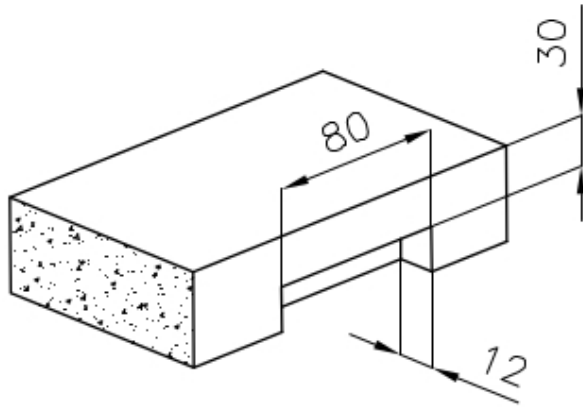

Sink Skin - 4456 040

Sinks

Code: 4456 040

DETAILS

Finish	Foster brushed
Material	AISI 304 stainless steel
Base	45 cm
Edge/Installation Type	Flush-mount Top-mount
Dimensions	440x440 mm
Standard fittings	Fixing hooks, gasket, drain, overflow and siphon, boxed packing
Mixer holes	No standard holes
Built-in hole	View technical data sheet (for all Flush-mount / Top-mount models and Under-mount models)
Drainer	No

Width	44 cm
Bowl dimension	400x400mm
Number of bowls	1 bowl
Waste fitting	Drain SPACE 3,5"

FEATURES

Deep bowls	This bowls reach an important depth, over 20 cm, thanks to the advanced production technology, that can be offer great capiciency and praticity in all the washing operations.
High thickness	1mm thick steel. A significant thickness, which guarantees the maximum sturdiness and durability.
Perimetral overflow	The overflow is always a security on the Foster sinks that prevents the overflow of water in case of oversights. The perimeter drain solution improves aesthetics thanks to its square and essential shape.
Save space system	Drain and siphon are designed to leave as much space as possible in the under-sink area, more and more useful today for theseparate waste collection systems.
Small radius	Bowls with squared shapes with a modern design and an increased capacity, for a minimal aesthetics connected with an extreme praticity.
Space waste fitting	The elegant SPACE steel cap closes the drain and leaves no visible residues collected in the basket below. Space also has a small footprint and allows the optimal use of the under-sink compartment.

TECHNICAL DATA

intaglio per il troppo-pieno
solo con top > 30 mm

recess for housing the over-flow
only for top > 30 mm

- Built-in cut out for FTS – Foratura per installazione FTS

GALLERY

OPTIONAL ACCESSORIES