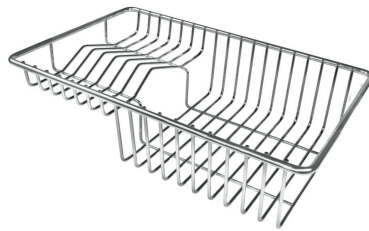

Width	44 cm
Bowl dimension	400x400mm
Number of bowls	1 bowl
Waste fitting	Drain SPACE 3,5"

FEATURES

Deep bowls	This bowls reach an important depth, over 20 cm, thanks to the advanced production technology, that can be offer great capiciency and praticity in all the washing operations.
High thickness	1mm thick steel. A significant thickness, which guarantees the maximum sturdiness and durability.
Perimetral overflow	The overflow is always a security on the Foster sinks that prevents the overflow of water in case of oversights. The perimeter drain solution improves aesthetics thanks to its square and essential shape.
Save space system	Drain and siphon are designed to leave as much space as possible in the under-sink area, more and more useful today for theseparate waste collection systems.
Small radius	Bowls with squared shapes with a modern design and an increased capacity, for a minimal aesthetics connected with an extreme praticity.
Space waste fitting	The elegant SPACE steel cap closes the drain and leaves no visible residues collected in the basket below. Space also has a small footprint and allows the optimal use of the under-sink compartment.

Cestello inox 8612 000

Glass chopping board 8631 300

HPDE Chopping board 8657 001

HPDE Twin chopping board 8644 101

Iroko-wood chopping board with stainless steel colander 8644 042

Iroko-wood sliding chopping board 8644 041

Iroko-wood twin chopping board
8644 004

Stainless steel colander 8154 000

Stainless steel plate rack 8100 154

Stainless steel plate rack 8100 201

Stainless steel plate rack 8100 303

White bowl 8153 100

Graters kit with ring-holder and
food collection tray 8159 101

Stainless steel perforated tray
8151 000

White basket 8612 100

WARNING:

The accessories 8159101, 8151000 and 8100303 are only usable in combination with 8644101

The accessories 8100154 and 8154000 are only usable in combination with 8644004